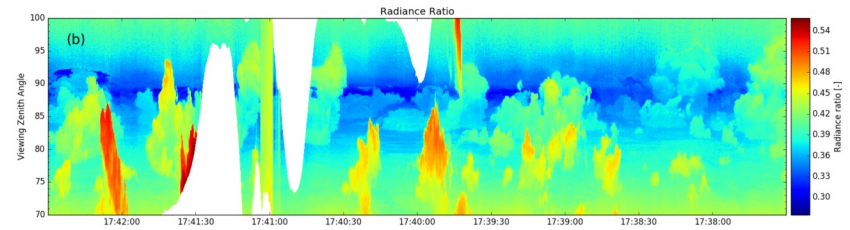

adapted from Barker et al. (2011)

- 3D cloud property distribution
- 3D heating rate and cloud albedo distributions

Comparison with SMART
radiance and irradiance

Ewald et al. (2016)

Ewald et al. (2016)

Ewald (2016)

- Can only measure in sunlight / daytime
- Can only measure below aircraft, ideally no clouds above
- Can store approx 20h of data in aircraft w/o download
- 30 fps: approx 5 km optimal working distance
- Swath @ 1.5 km:
880 m (VNIR), 960 m (SWIR), 2.1 km (2D cam)
- Swath @ 5 km:
2.9 km (VNIR), 3.2 km (SWIR), 7 km (2D cam)
- Resolution: approx 1...2 m / km distance