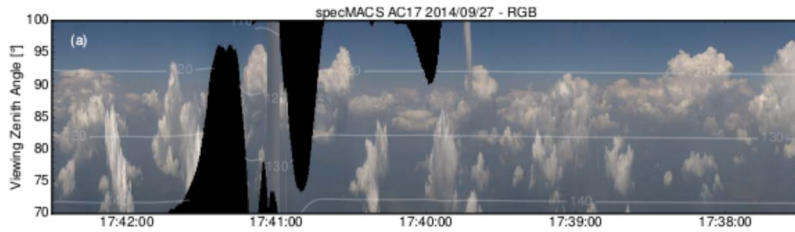

adapted from Barker et al. (2011)

- 3D cloud property distribution
- 3D heating rate and cloud albedo distributions

Comparison with SMART
radiance and irradiance

Ewald et al. (2016)

Ewald et al. (2016)

Ewald (2016)

- Can only measure in sunlight / daytime
- Can only measure below aircraft, ideally no clouds above
- Can store approx 20h of data in aircraft w/o download
- 30 fps: approx 5 km optimal working distance
- Swath @ 1.5 km:
880 m (VNIR), 960 m (SWIR), 2.1 km (2D cam)
- Swath @ 5 km:
2.9 km (VNIR), 3.2 km (SWIR), 7 km (2D cam)
- Resolution: approx 1...2 m / km distance