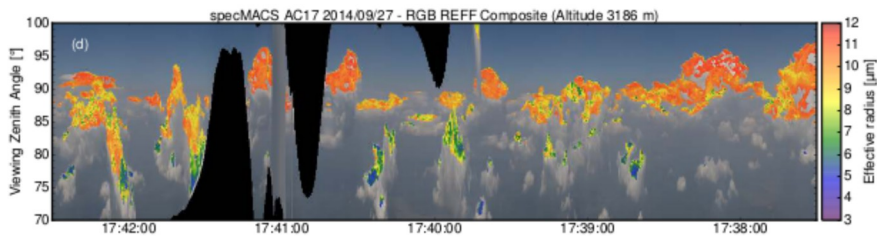

specMACS for NARVAL-II

adapted from Barker et al. (2011)

Tobias Kölling, Hans Grob, Florian Ewald,
Silke Groß, Tobias Zinner, Bernhard Mayer, Ulrich Schwarz

- stereo, O2A, lidar derived maps of cloud top height
- maps of cloud top phase, reff and optical thickness
- Synergetic retrieval (Delanoë et al.) ice cloud cross section

adapted from Barker et al. (2011)

- 3D cloud property distribution
- 3D heating rate and cloud albedo distributions

Comparison with SMART
radiance and irradiance

Ewald et al. (2016)

Ewald et al. (2016)

Ewald (2016)

- Can only measure in sunlight / daytime
- Can only measure below aircraft, ideally no clouds above
- Can store approx 20h of data in aircraft w/o download
- 30 fps: approx 5 km optimal working distance
- Swath @ 1.5 km:
880 m (VNIR), 960 m (SWIR), 2.1 km (2D cam)
- Swath @ 5 km:
2.9 km (VNIR), 3.2 km (SWIR), 7 km (2D cam)
- Resolution: approx 1...2 m / km distance