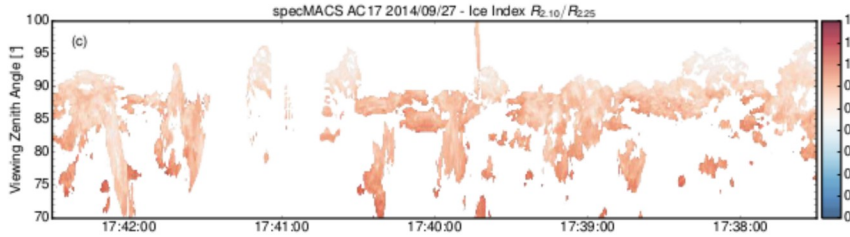

adapted from Barker et al. (2011)

- 3D cloud property distribution
- 3D heating rate and cloud albedo distributions

Comparison with SMART
radiance and irradiance

Ewald et al. (2016)

Ewald et al. (2016)

Ewald (2016)

- Can only measure in sunlight / daytime
- Can only measure below aircraft, ideally no clouds above
- Can store approx 20h of data in aircraft w/o download
- 30 fps: approx 5 km optimal working distance
- Swath @ 1.5 km:
880 m (VNIR), 960 m (SWIR), 2.1 km (2D cam)
- Swath @ 5 km:
2.9 km (VNIR), 3.2 km (SWIR), 7 km (2D cam)
- Resolution: approx 1...2 m / km distance