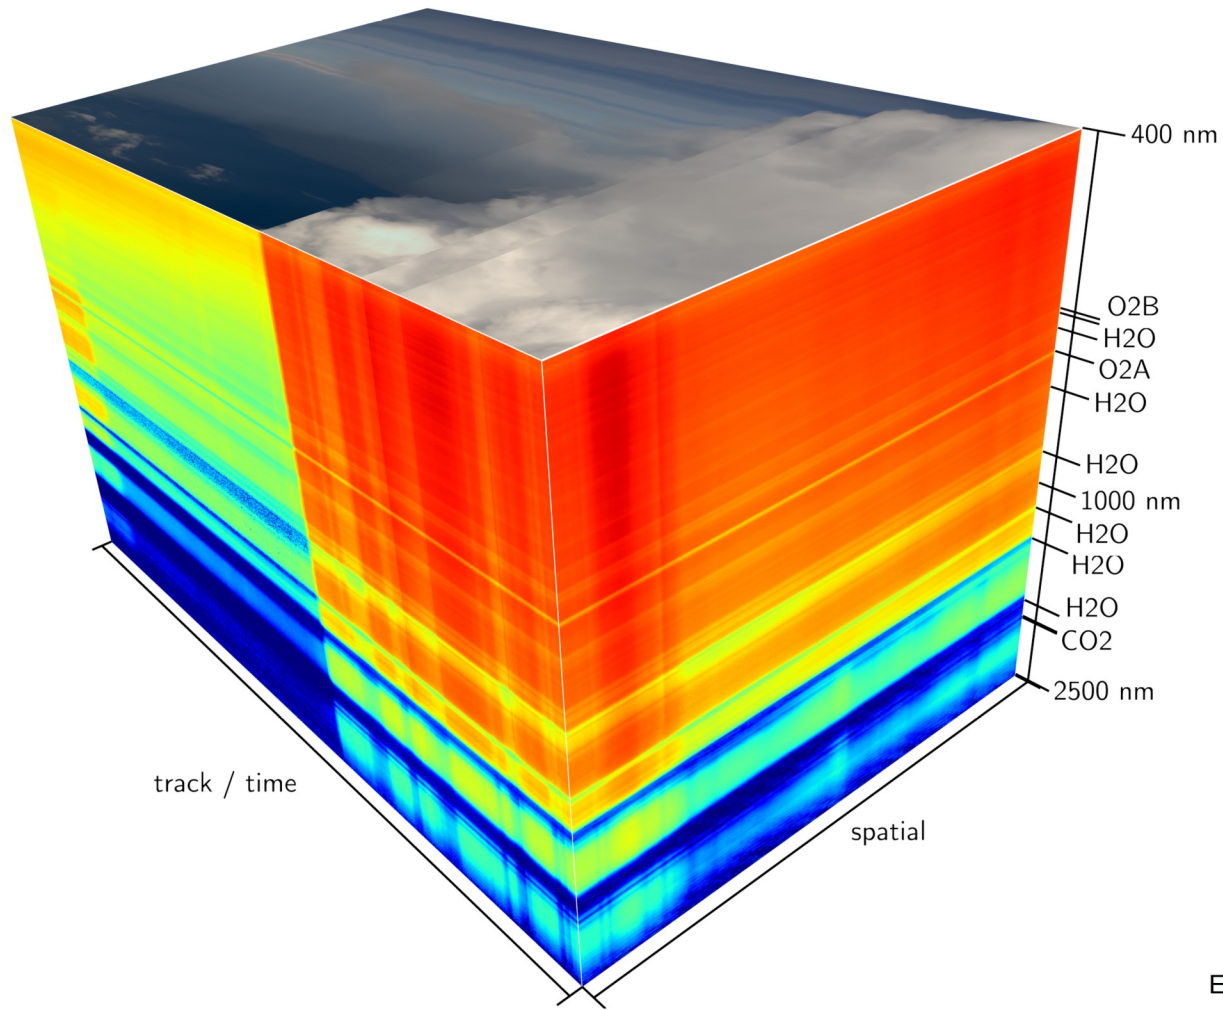

specMACS for NARVAL-II

adapted from Barker et al. (2011)

Tobias Kölling, Hans Grob, Florian Ewald,
Silke Groß, Tobias Zinner, Bernhard Mayer, Ulrich Schwarz

- stereo, O2A, lidar derived maps of cloud top height
- maps of cloud top phase, reff and optical thickness
- Synergetic retrieval (Delanoë et al.) ice cloud cross section

adapted from Barker et al. (2011)

- 3D cloud property distribution
- 3D heating rate and cloud albedo distributions

Comparison with SMART
radiance and irradiance

Ewald et al. (2016)

Ewald et al. (2016)

Ewald (2016)

- Can only measure in sunlight / daytime
- Can only measure below aircraft, ideally no clouds above
- Can store approx 20h of data in aircraft w/o download
- 30 fps: approx 5 km optimal working distance
- Swath @ 1.5 km:
880 m (VNIR), 960 m (SWIR), 2.1 km (2D cam)
- Swath @ 5 km:
2.9 km (VNIR), 3.2 km (SWIR), 7 km (2D cam)
- Resolution: approx 1...2 m / km distance