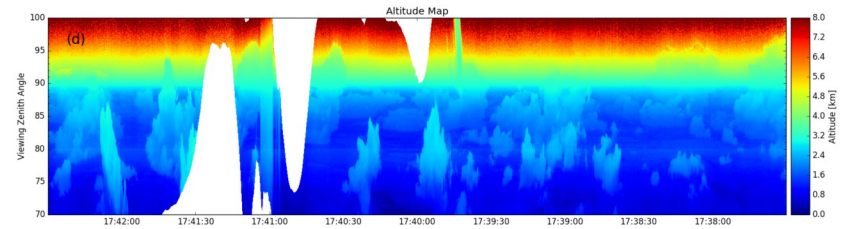

adapted from Barker et al. (2011)

- 3D cloud property distribution
- 3D heating rate and cloud albedo distributions

Comparison with SMART
radiance and irradiance

Ewald et al. (2016)

Ewald et al. (2016)

Ewald (2016)

- Can only measure in sunlight / daytime
- Can only measure below aircraft, ideally no clouds above
- Can store approx 20h of data in aircraft w/o download
- 30 fps: approx 5 km optimal working distance
- Swath @ 1.5 km:
880 m (VNIR), 960 m (SWIR), 2.1 km (2D cam)
- Swath @ 5 km:
2.9 km (VNIR), 3.2 km (SWIR), 7 km (2D cam)
- Resolution: approx 1...2 m / km distance