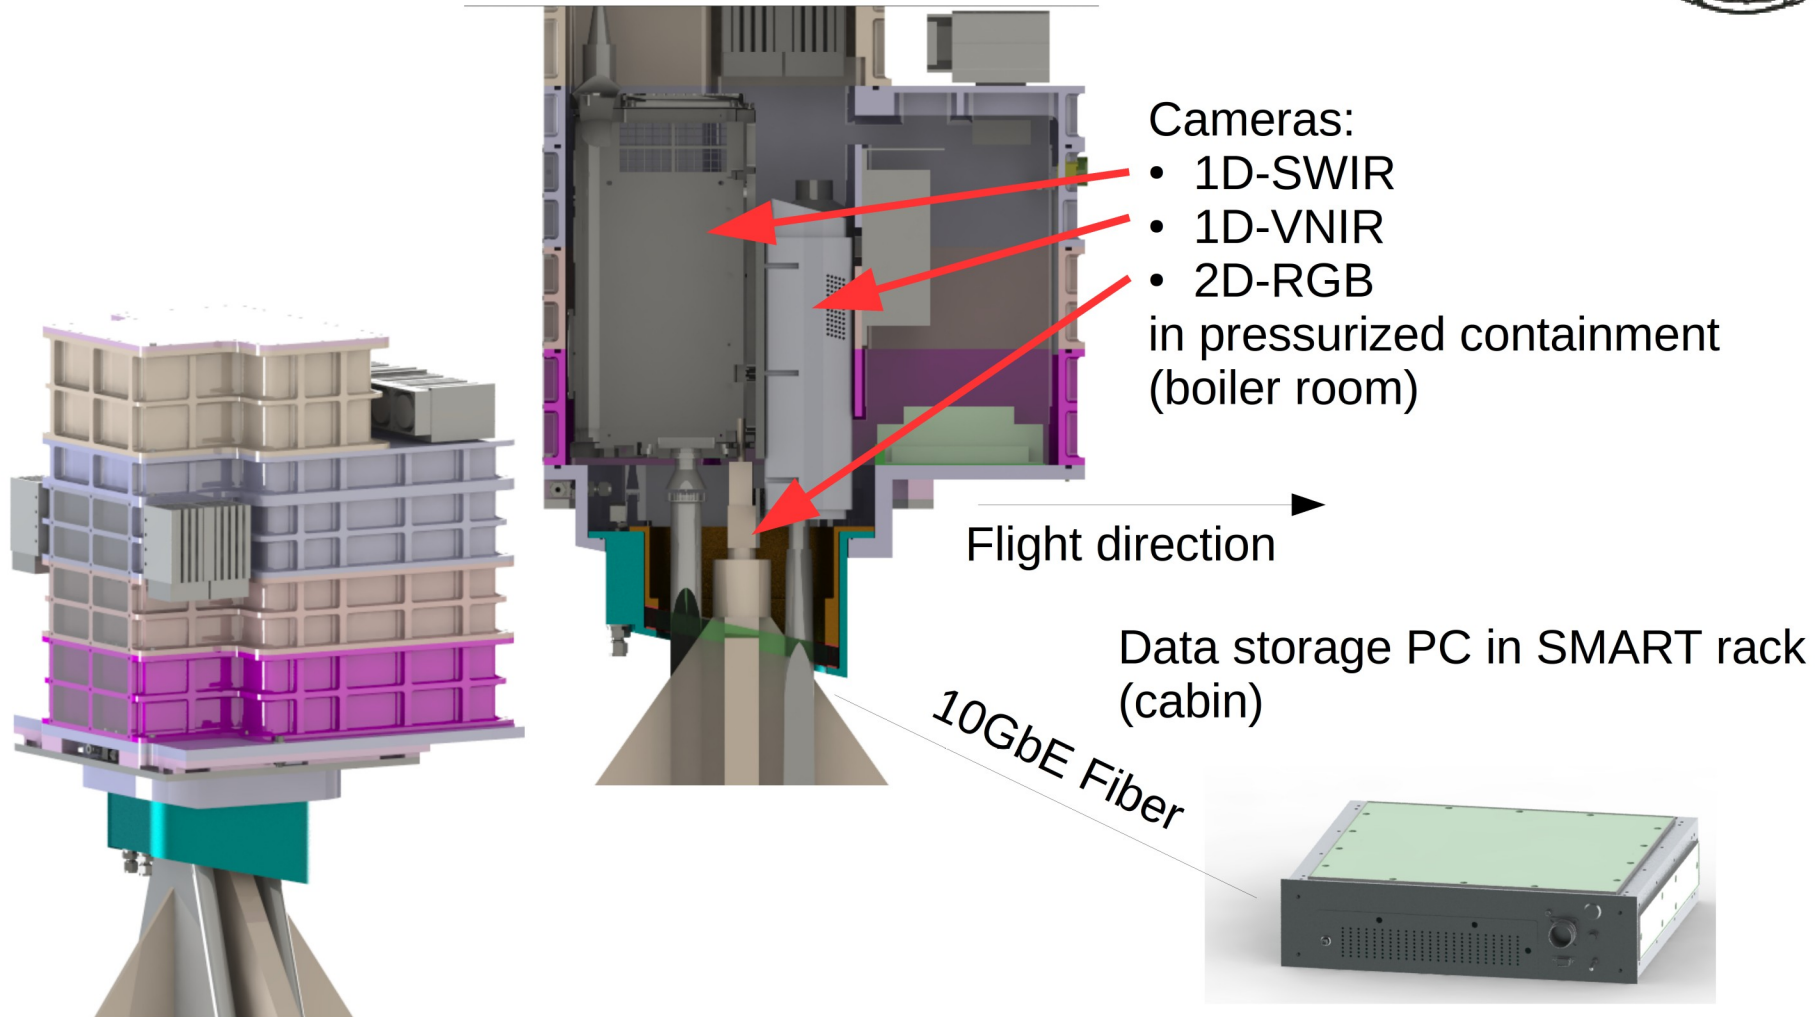

specMACS for NARVAL-II

adapted from Barker et al. (2011)

Tobias Kölling, Hans Grob, Florian Ewald,
Silke Groß, Tobias Zinner, Bernhard Mayer, Ulrich Schwarz

- stereo, O2A, lidar derived maps of cloud top height
- maps of cloud top phase, reff and optical thickness
- Synergetic retrieval (Delanoë et al.) ice cloud cross section

Schwarz (2016)

Illustrations from enviscope GmbH

Finished:

- System Design
- Dimension check with mockup in HALO
- Start of manufacturing
- Critical Design Review

TODO:

- Finish manufacturing of new parts
- Assembly & Test
- Mission specific software modifications
 - Any requests for special live- or quicklook data?

- Can only measure in sunlight / daytime
- Can only measure below aircraft, ideally no clouds above
- Can store approx 20h of data in aircraft w/o download
- 30 fps: approx 5 km optimal working distance
- Swath @ 1.5 km:
880 m (VNIR), 960 m (SWIR), 2.1 km (2D cam)
- Swath @ 5 km:
2.9 km (VNIR), 3.2 km (SWIR), 7 km (2D cam)
- Resolution: approx 1...2 m / km distance