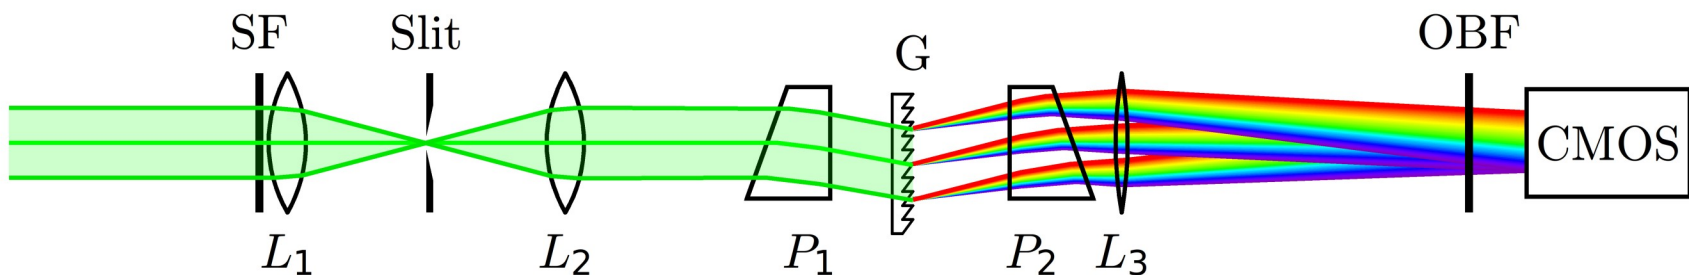

Ewald et al. (2016)