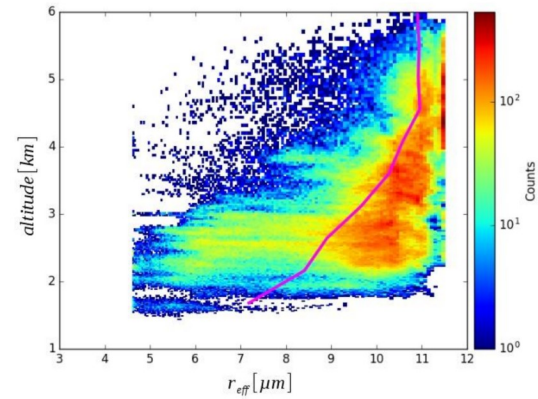

adapted from Barker et al. (2011)

- 3D cloud property distribution
- 3D heating rate and cloud albedo distributions

Comparison with SMART
radiance and irradiance

Ewald et al. (2016)

Ewald et al. (2016)

Ewald (2016)

- Can only measure in sunlight / daytime
- Can only measure below aircraft, ideally no clouds above
- Can store approx 20h of data in aircraft w/o download
- 30 fps: approx 5 km optimal working distance
- Swath @ 1.5 km:
880 m (VNIR), 960 m (SWIR), 2.1 km (2D cam)
- Swath @ 5 km:
2.9 km (VNIR), 3.2 km (SWIR), 7 km (2D cam)
- Resolution: approx 1...2 m / km distance