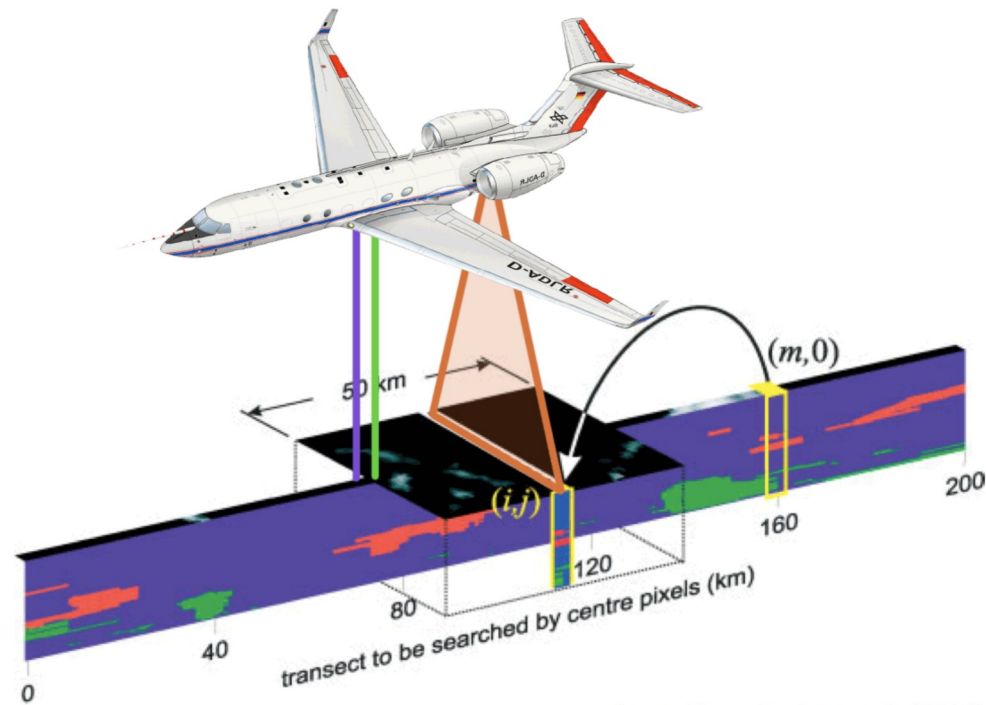

specMACS for NARVAL-II

adapted from Barker et al. (2011)

Tobias Kölling, Hans Grob, Florian Ewald,
Silke Groß, Tobias Zinner, Bernhard Mayer, Ulrich Schwarz

- stereo, O2A, lidar derived maps of cloud top height
- maps of cloud top phase, reff and optical thickness
- Synergetic retrieval (Delanoë et al.) ice cloud cross section

- Can only measure in sunlight / daytime
- Can only measure below aircraft, ideally no clouds above
- Can store approx 20h of data in aircraft w/o download
- 30 fps: approx 5 km optimal working distance
- Swath @ 1.5 km:
880 m (VNIR), 960 m (SWIR), 2.1 km (2D cam)
- Swath @ 5 km:
2.9 km (VNIR), 3.2 km (SWIR), 7 km (2D cam)
- Resolution: approx 1...2 m / km distance