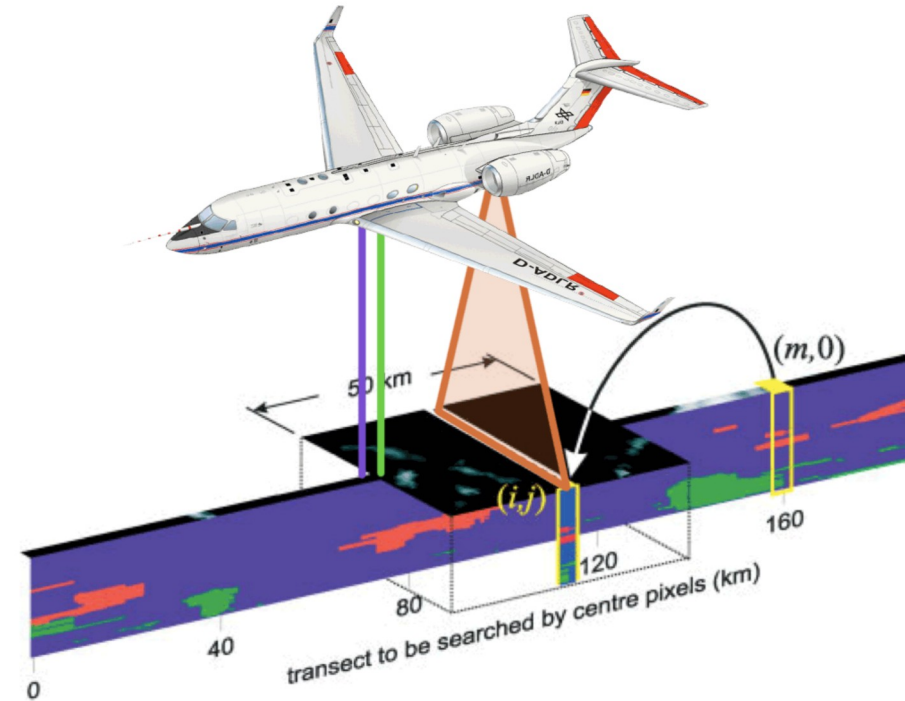

specMACS for NARVAL-II

adapted from Barker et al. (2011)

Tobias Kölling, Hans Grob, Florian Ewald,
Silke Groß, Tobias Zinner, Bernhard Mayer, Ulrich Schwarz

- stereo, O2A, lidar derived maps of cloud top height
- maps of cloud top phase, reff and optical thickness
- Synergetic retrieval (Delanoë et al.) ice cloud cross section

- Can only measure in sunlight / daytime
- Can only measure below aircraft, ideally no clouds above
- Can store approx 20h of data in aircraft w/o download
- 30 fps: approx 5 km optimal working distance
- Swath @ 1.5 km:
880 m (VNIR), 960 m (SWIR), 2.1 km (2D cam)
- Swath @ 5 km:
2.9 km (VNIR), 3.2 km (SWIR), 7 km (2D cam)
- Resolution: approx 1...2 m / km distance